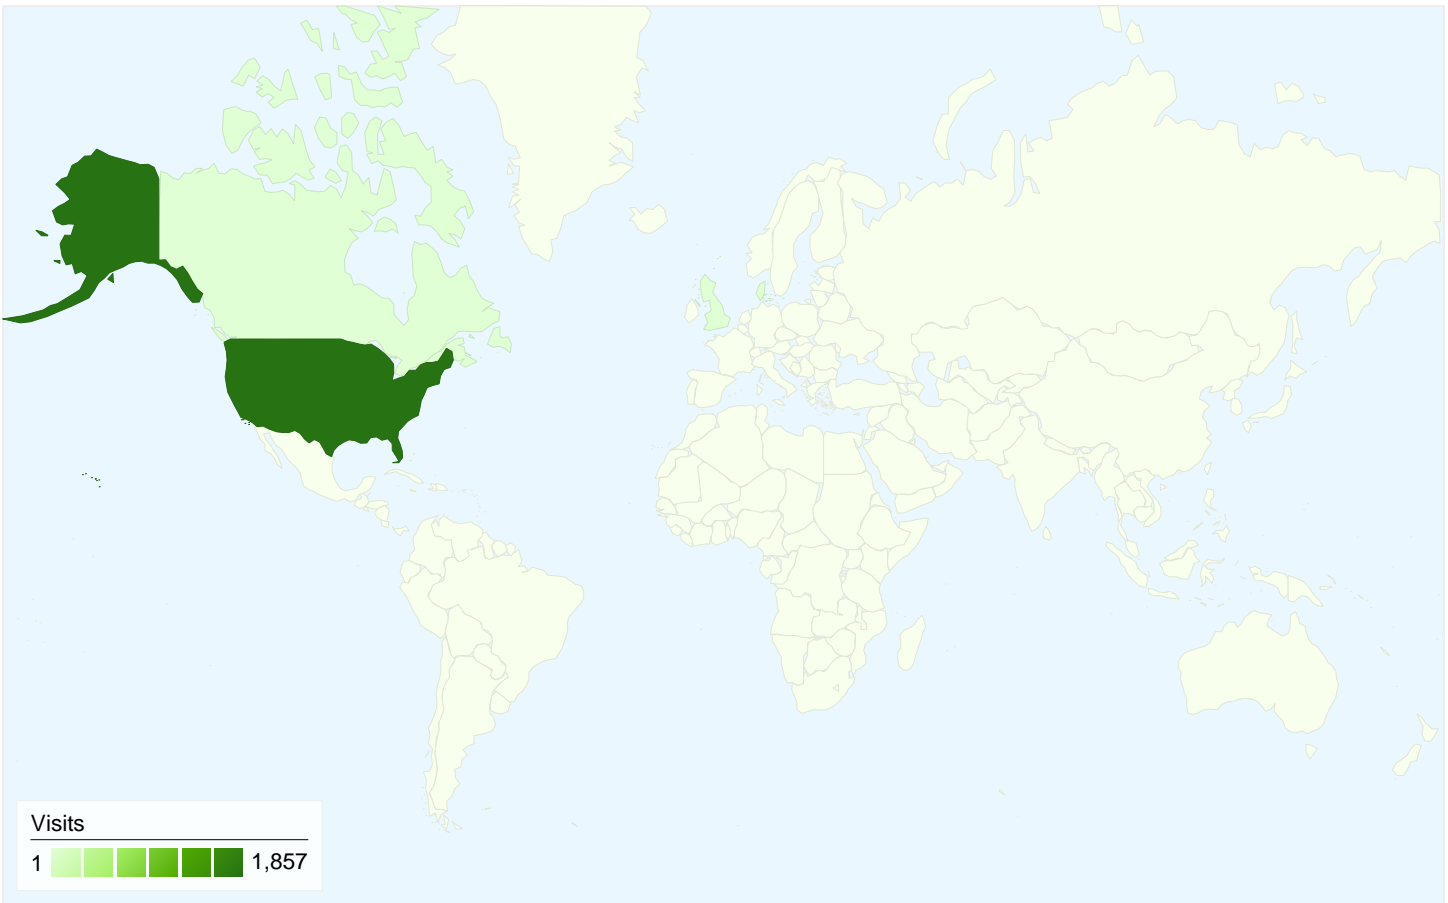

Visitors
979

Map Overlay world

Traffic Sources Overview

- **Referring Sites**
1,307.00 (70.19%)
- **Direct Traffic**
529.00 (28.41%)
- **Search Engines**
26.00 (1.40%)

Content Overview

Pages	Pageviews	% Pageviews
/	2,714	18.05%
/index.cfm?action=main.main	761	5.06%
/index.cfm?action=main.team&l	560	3.72%
/index.cfm?action=main.team&l	450	2.99%
/index.cfm?action=main.team&l	393	2.61%

All traffic sources sent a total of 1,862 visits

 28.41% Direct Traffic

 70.19% Referring Sites

 1.40% Search Engines

- **Referring Sites**
1,307.00 (70.19%)
- **Direct Traffic**
529.00 (28.41%)
- **Search Engines**
26.00 (1.40%)

1,862 visits came from 5 countries/territories

Site Usage						
Visits	Pages/Visit	Avg. Time on Site	% New Visits	Bounce Rate		
1,862 % of Site Total: 100.00%	8.07 Site Avg: 8.07 (0.00%)	00:03:20 Site Avg: 00:03:20 (0.00%)	40.12% Site Avg: 39.96% (0.40%)	16.06% Site Avg: 16.06% (0.00%)		
Country/Territory	Visits	Pages/Visit	Avg. Time on Site	% New Visits	Bounce Rate	
United States	1,857	8.06	00:03:19	39.96%	15.94%	
Canada	2	33.50	00:11:20	100.00%	50.00%	
United Kingdom	1	2.00	00:00:18	100.00%	0.00%	
Bahamas	1	1.00	00:00:00	100.00%	100.00%	
Denmark	1	1.00	00:00:00	100.00%	100.00%	
						1 - 5 of 5