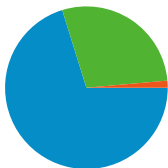

Traffic Sources Overview

- **Referring Sites**
  1,307.00 (70.19%)
- **Direct Traffic**
  529.00 (28.41%)
- **Search Engines**
  26.00 (1.40%)

Content Overview

Pages	Pageviews	% Pageviews
/	2,714	18.05%
/index.cfm?action=main.main	761	5.06%
/index.cfm?action=main.team&l	560	3.72%
/index.cfm?action=main.team&l	450	2.99%
/index.cfm?action=main.team&l	393	2.61%