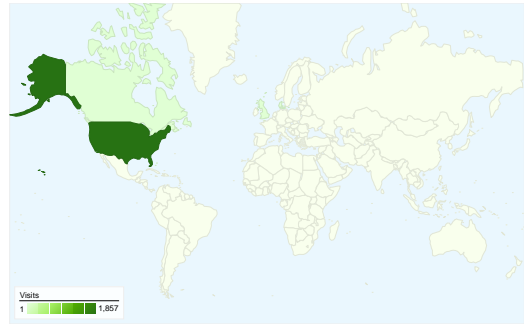

Site Usage

1,862 Visits

16.06% Bounce Rate

15,034 Pageviews

00:03:20 Avg. Time on Site

8.07 Pages/Visit

39.96% % New Visits

Visitors Overview

Visitors
979

Map Overlay world

Traffic Sources Overview

- **Referring Sites**
1,307.00 (70.19%)
- **Direct Traffic**
529.00 (28.41%)
- **Search Engines**
26.00 (1.40%)

Content Overview

Pages	Pageviews	% Pageviews
/	2,714	18.05%
/index.cfm?action=main.main	761	5.06%
/index.cfm?action=main.team&l	560	3.72%
/index.cfm?action=main.team&l	450	2.99%
/index.cfm?action=main.team&l	393	2.61%

979 people visited this site

1,862 Visits

979 Absolute Unique Visitors

15,034 Pageviews

8.07 Average Pageviews

00:03:20 Time on Site

16.06% Bounce Rate

39.96% New Visits

1,862 visits came from 5 countries/territories

Site Usage						
Visits	Pages/Visit	Avg. Time on Site	% New Visits	Bounce Rate		
1,862 % of Site Total: 100.00%	8.07 Site Avg: 8.07 (0.00%)	00:03:20 Site Avg: 00:03:20 (0.00%)	40.12% Site Avg: 39.96% (0.40%)	16.06% Site Avg: 16.06% (0.00%)		
Country/Territory	Visits	Pages/Visit	Avg. Time on Site	% New Visits	Bounce Rate	
United States	1,857	8.06	00:03:19	39.96%	15.94%	
Canada	2	33.50	00:11:20	100.00%	50.00%	
United Kingdom	1	2.00	00:00:18	100.00%	0.00%	
Bahamas	1	1.00	00:00:00	100.00%	100.00%	
Denmark	1	1.00	00:00:00	100.00%	100.00%	
						1 - 5 of 5