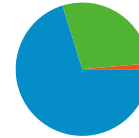

979 people visited this site

1,862 Visits

979 Absolute Unique Visitors

15,034 Pageviews

8.07 Average Pageviews

00:03:20 Time on Site

16.06% Bounce Rate

39.96% New Visits

Technical Profile

Browser	Visits	% visits	Connection Speed	Visits	% visits
Internet Explorer	1,446	77.66%	T1	605	32.49%
Firefox	269	14.45%	DSL	496	26.64%
Safari	128	6.87%	Cable	442	23.74%
Chrome	9	0.48%	Unknown	261	14.02%
Opera	7	0.38%	OC3	30	1.61%

All traffic sources sent a total of 1,862 visits

 28.41% Direct Traffic

 70.19% Referring Sites

 1.40% Search Engines

- **Referring Sites**
1,307.00 (70.19%)
- **Direct Traffic**
529.00 (28.41%)
- **Search Engines**
26.00 (1.40%)